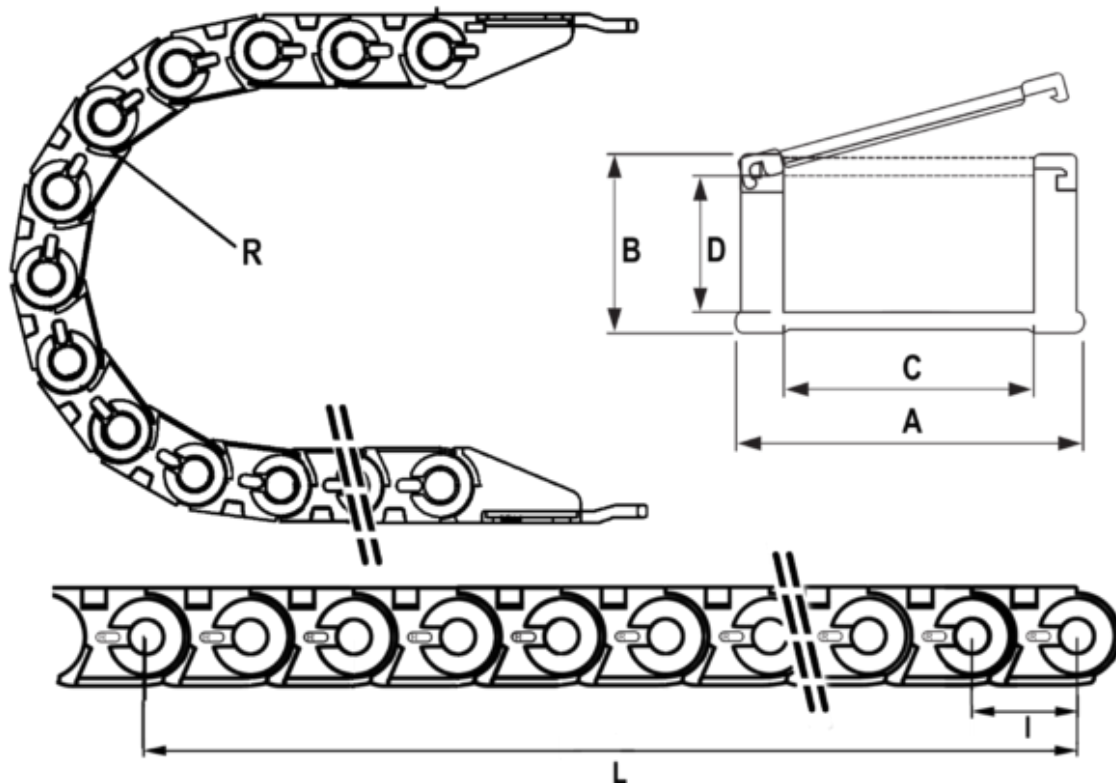

Data Sheet

Article number: 18CPS03377R120
Description: Cable chain, CPS MINI
Type CPS033.77.R120-990L (30 LK)

Measures

Full length	= 990mm
Inside Height	= 23
Inside Width	= 77
Link Length(Pitch)	= 33
Outside Height	= 31
Outside Width	= 93
Radius	= 120